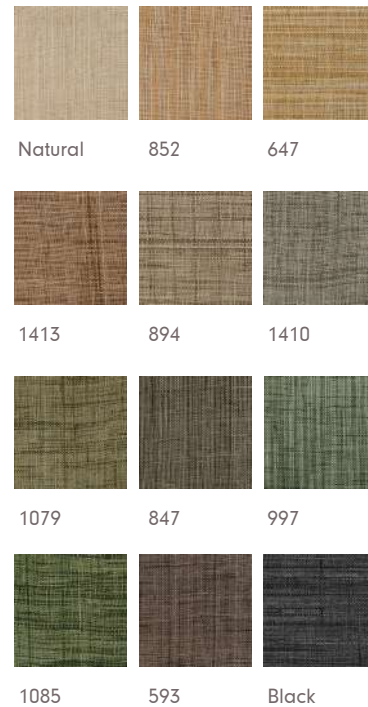

Colour · Color