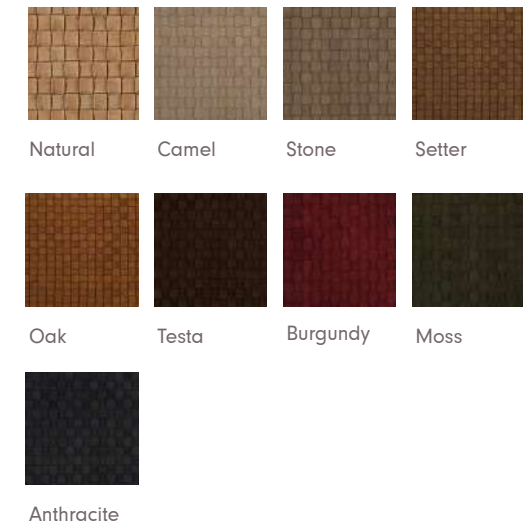

Colour · Color