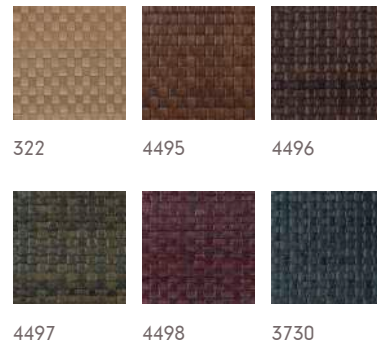

Colour · Color