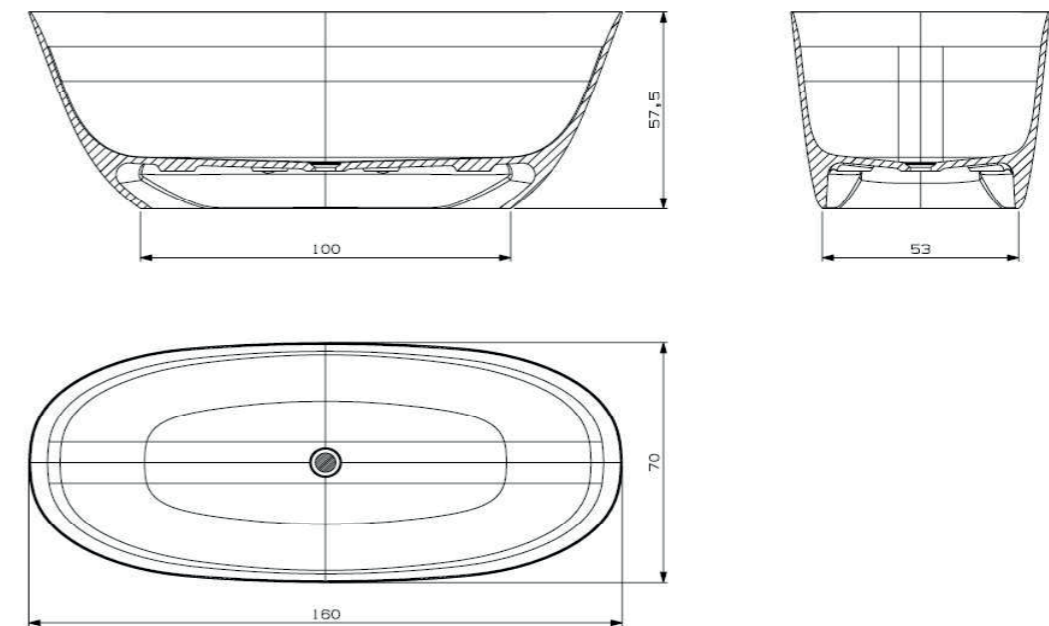

Información técnica / Technical information

Medidas en cm / Overall dimensions in cm

Colores disponibles / Available colours

Blanco Mate