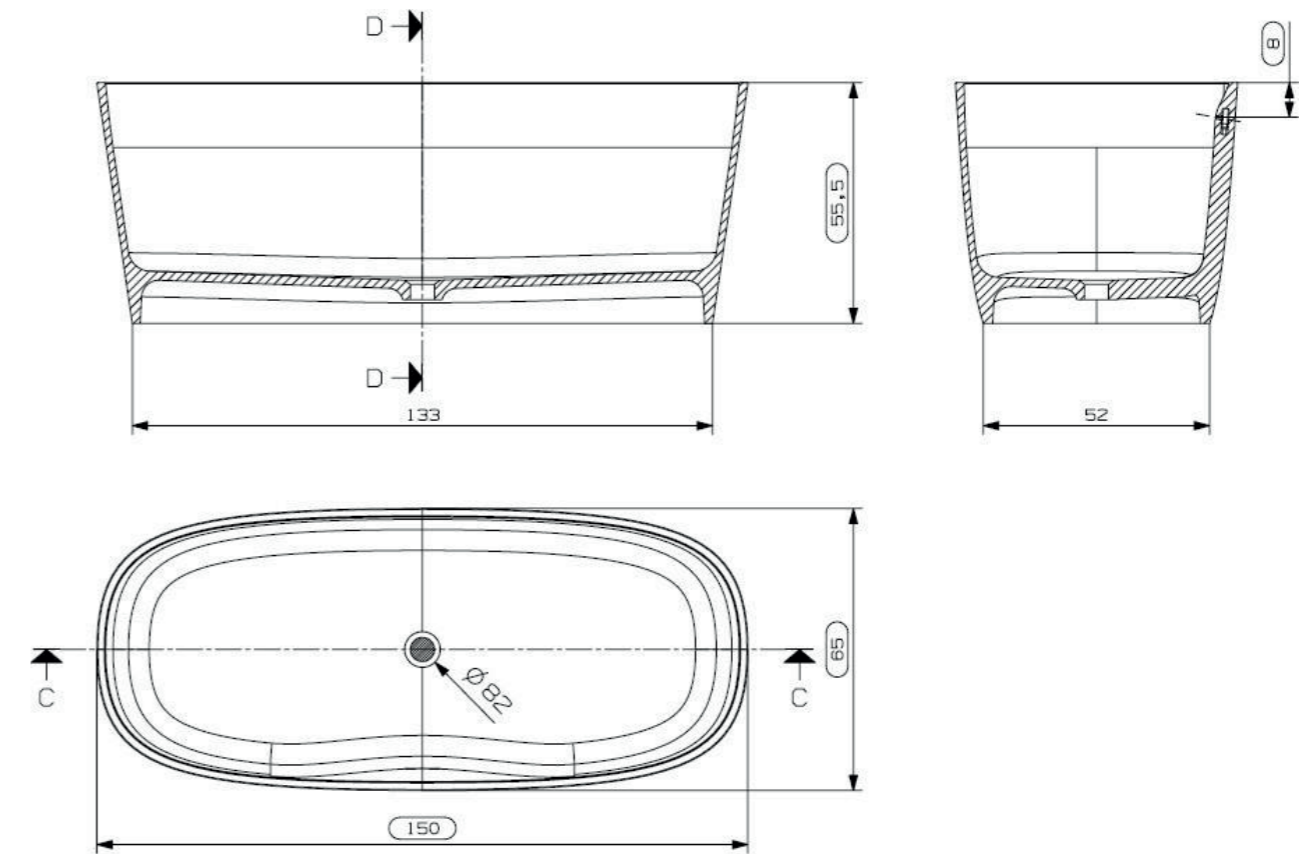

Información técnica / Technical information

Medidas en cm / Overall dimensions in cm

Colores disponibles / Available colours

Blanco Mate