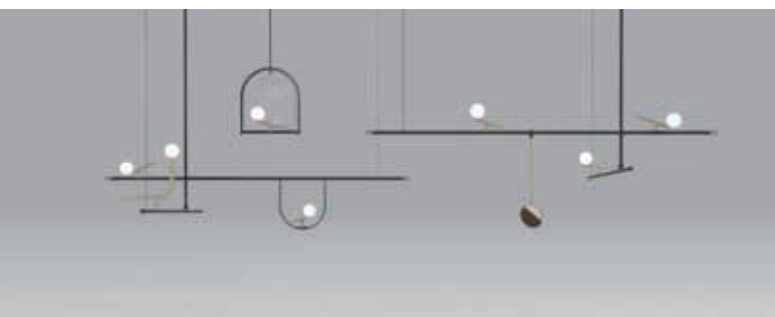

Artemide Euroluce

Pav. 11 - Booth C19/C29_D16/D28, Milan Fairground, Rho Pero

Products guided tour

with Daniele Moioli, Paolo Leoni and Fabio Zanola

Tuesday 4th April 2017_8.30am

2017 Design and Architectural Collections

4th - 9th April 2017

Operators: 8.30am - 7.00pm

Visitors: 9.00am - 6.30pm

Yuzi, Neri&Hu