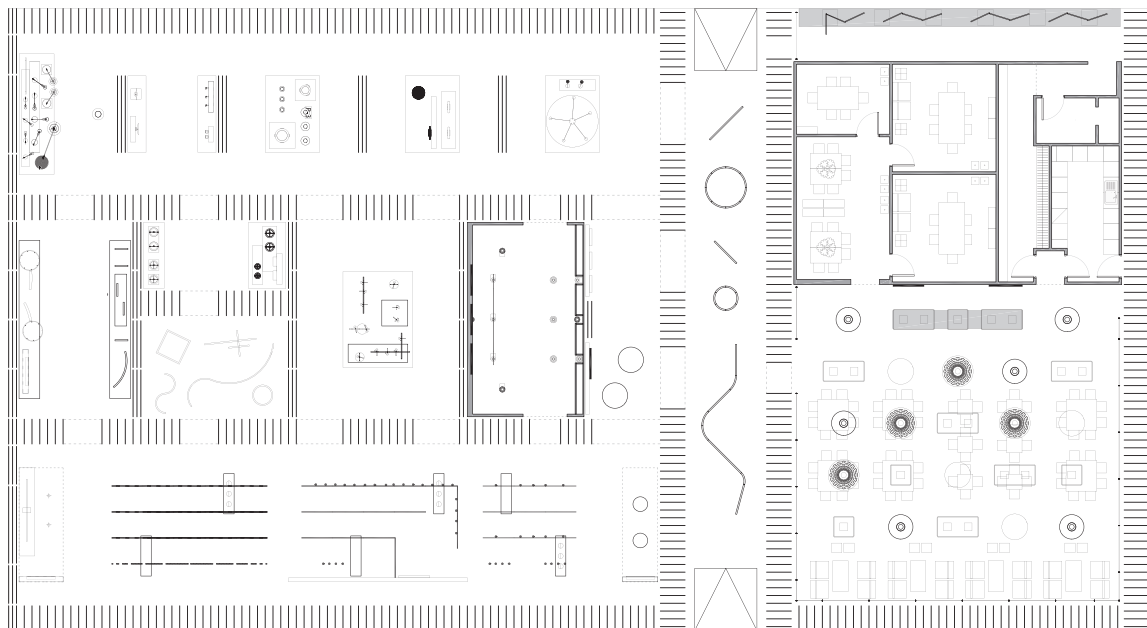

Artemide Euroluce

Pav. 11 - Booth C19/C29_D16/D28, Milan Fairground, Rho Pero

Booth designed by Michele De Lucchi