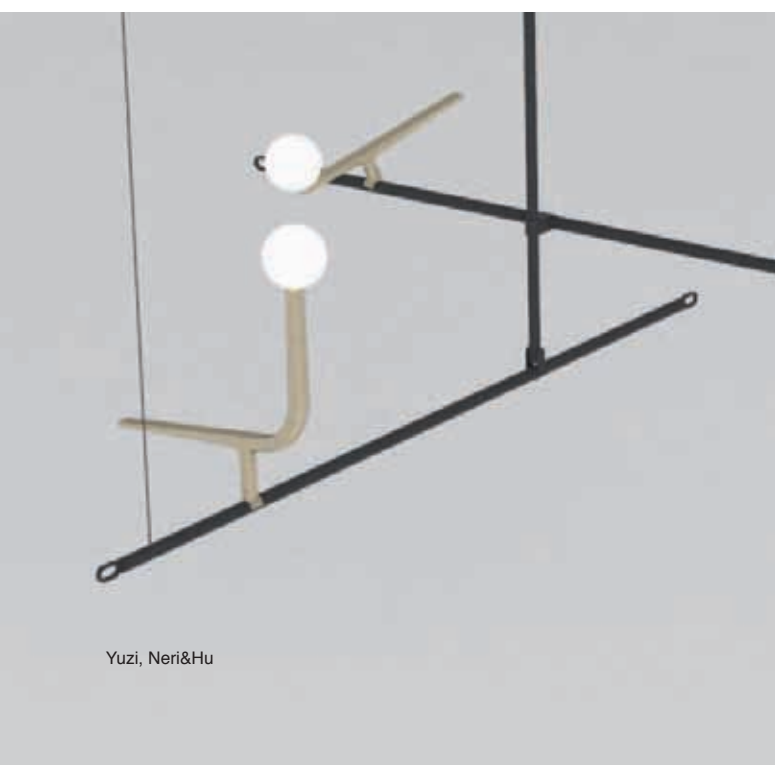

Artemide Euroluce

Pav. 11 - Booth C19/C29_D16/D28, Milan Fairground, Rho Pero

Products guided tour

with Daniele Moioli, Paolo Leoni and Fabio Zanola

Tuesday 4th April 2017_8.30am

2017 Design and Architectural Collections

4th - 9th April 2017

Operators: 8.30am - 7.00pm

Visitors: 9.00am - 6.30pm

Yuzi, Neri&Hu