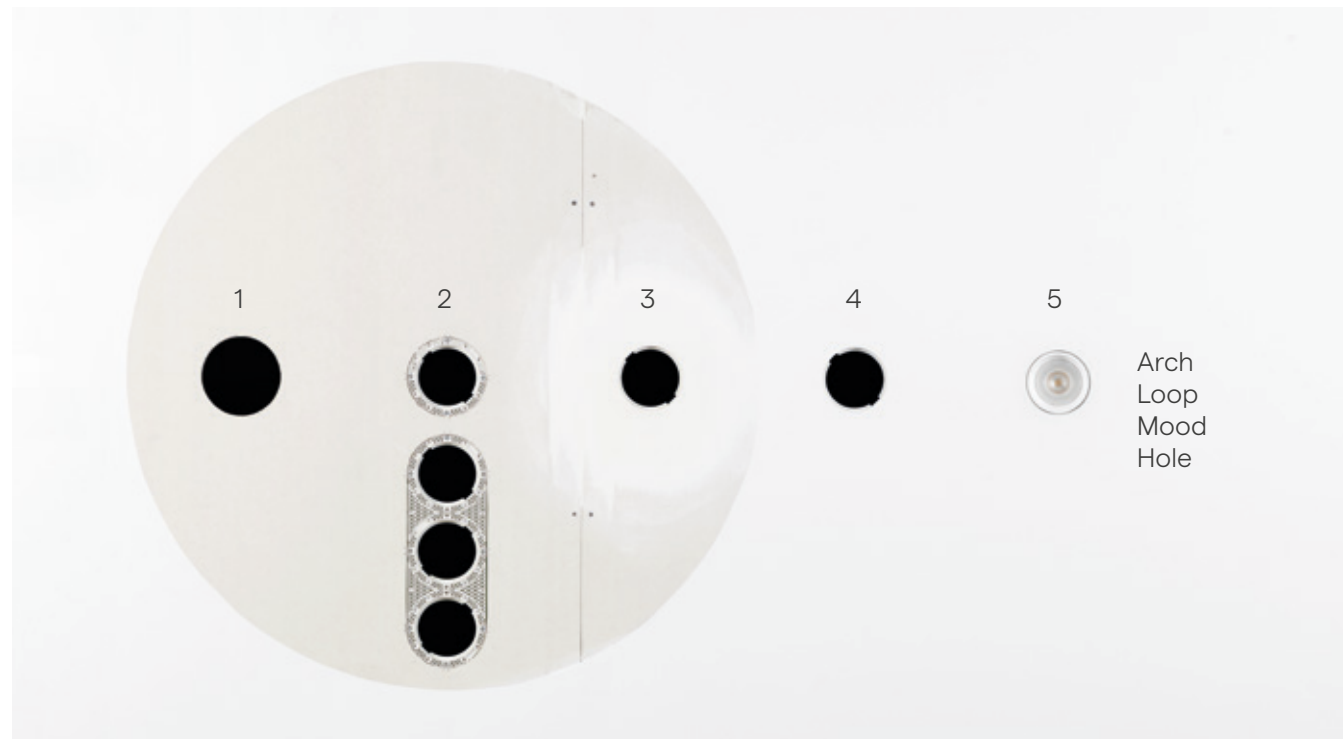

Composiciones

Loop ofrece amplias posibilidades de direccionamiento de la luz y acabados. El diseñador Antoni Arola propone composiciones grupales decorativas que permiten iluminar la pared creando un juego visual de luces y sombras.

X-Less patented Trimless system
X-Less sistema Trimless patentado

Solid system – perfect light

The trimless X-Less system offers a solid connection between the luminaire and the wall or ceiling in a complete integration that ensures its stability even when attaching adjustable models. Maximum light quality on a uniform surface and without imperfections.