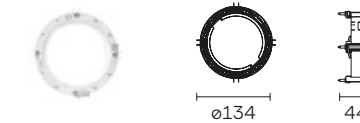

X-Less

Accessories/Accesorios

99921109-199 trimless

Need of X-Less Trimless accessory for installation
360° orientation/Control gear included
The luminaire includes two embellishers.
One in the same color, another with primer