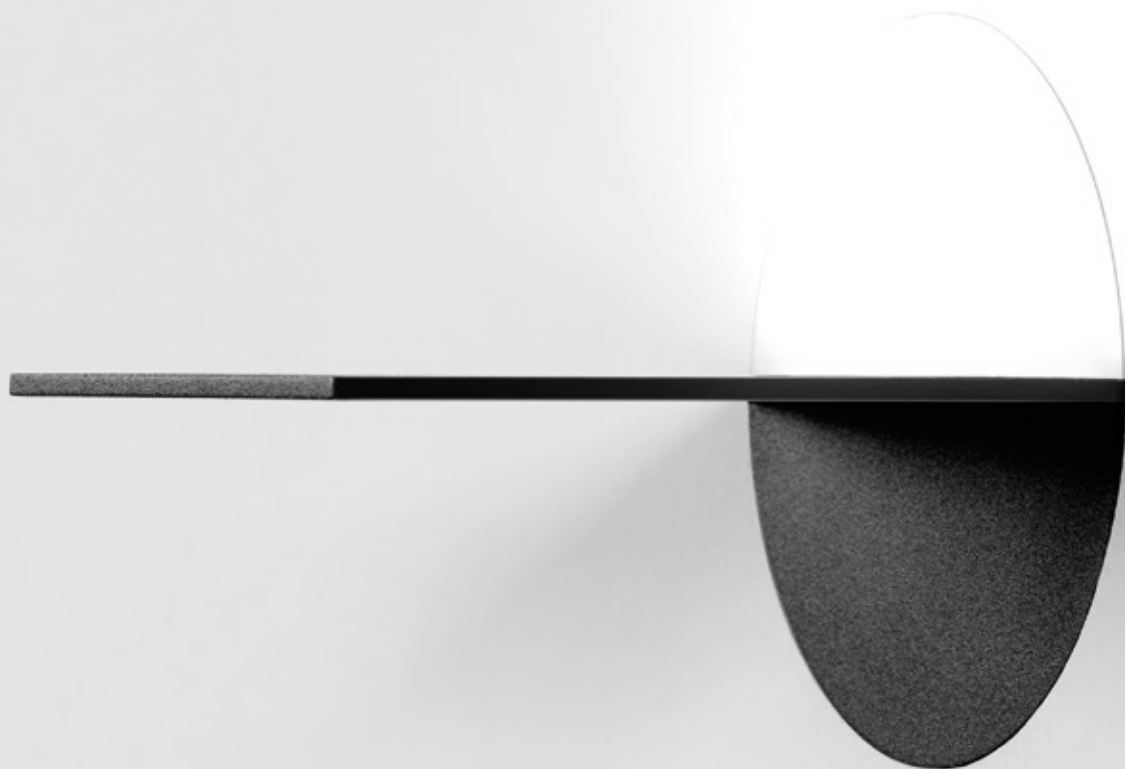

Loop

FLUVIA

Loop

FLUVIA

Loop is a contemporary interpretation of OLED technology. Loop invites to create spaces with shapes and light, both in unitary and group installation. Loop gives every space a distinct identity, transforming the concept of indoor lighting by offering freedom to the spatial creation of forms and light.

Loop es una interpretación contemporánea de la tecnología OLED. Loop invita a crear espacios de formas y luz, tanto en instalación unitaria como grupal. Loop aporta un carácter único a cualquier espacio, transformando el concepto de iluminación interior y ofreciendo una gran libertad creativa.

Visual comfort

Loop is soft light, diffuse and free of glare that contrasts with its shadow. Loop creates lighting effects on the wall and allows it to be rotated in any direction getting multiple visual combinations.